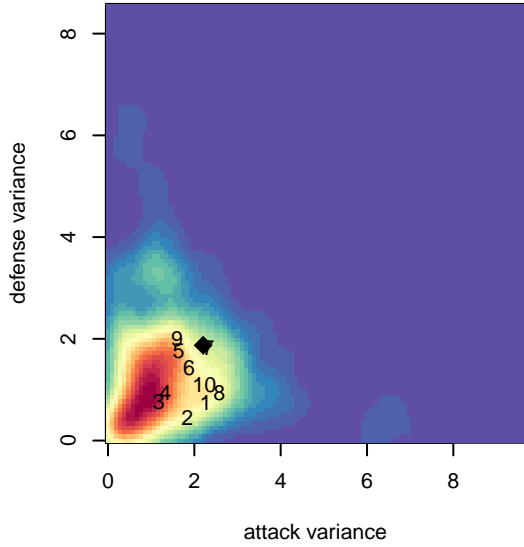

PacNW White G03

Pacific Northwest SC
 Tukwila, WA
 G03 total strength=1177
 attack=3.74 defense=3.64
 fall league = RCL G03 Div 4
 spr league = Win RCL G03 Div 4

alt names used:
 PAC NW G03 White
 PacNW G03 White
 PACNW G03 WHITE (WA)
 PacNW G03 White C
 PacNW G03 White
 PacNW G03 White C
 PacNW G03 White C

PacNW White G03
 Dots are actual minus expected GF (blue circles) and GA (red triangles).
 Blue line is smoothed change in attack strength. Red is smoothed change in defense strength.

**attack and defense variance (black dot)
relative to other teams
and top 10 in region**