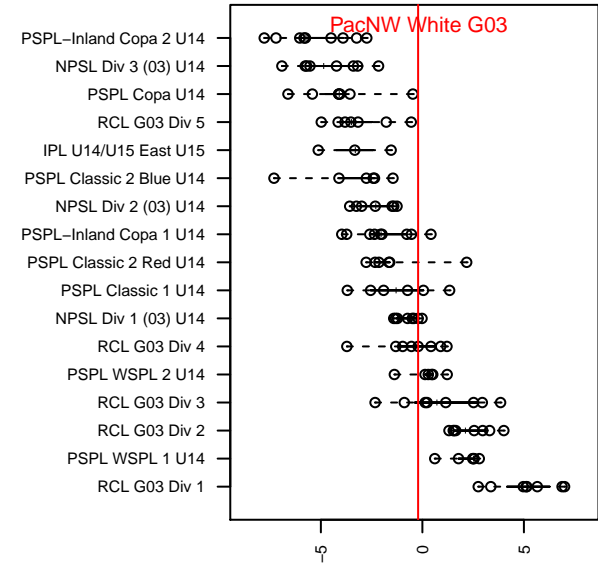

**attack and defense rating
relative to others at age
and all opponents in last 13 months**