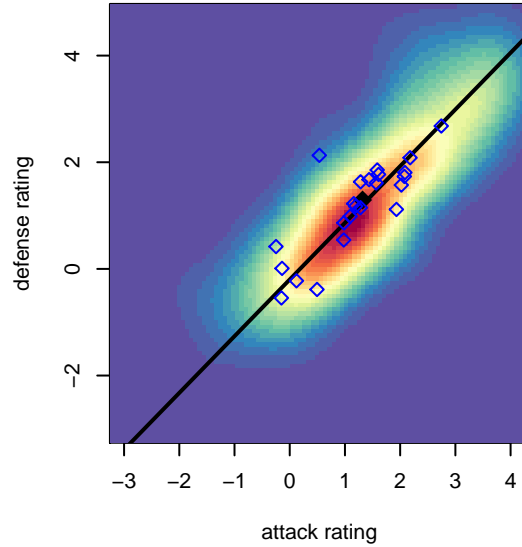

**attack and defense rating
relative to others at age
and all opponents in last 13 months**