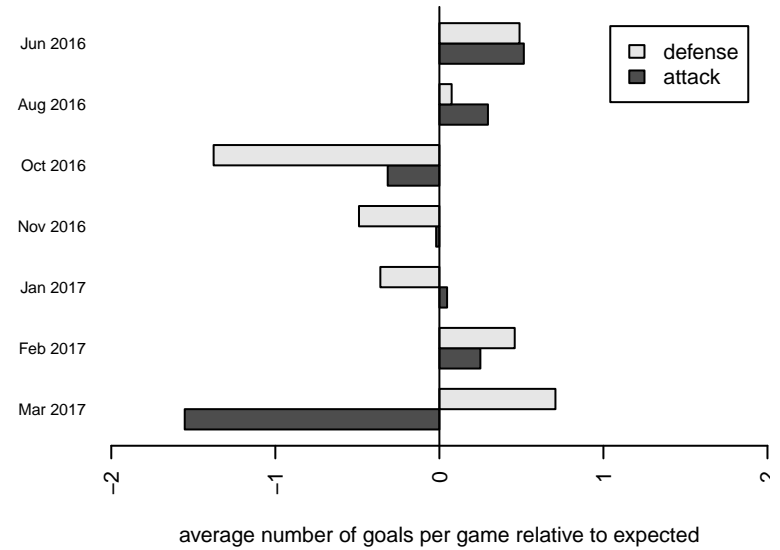

Performance relative to 13 month average