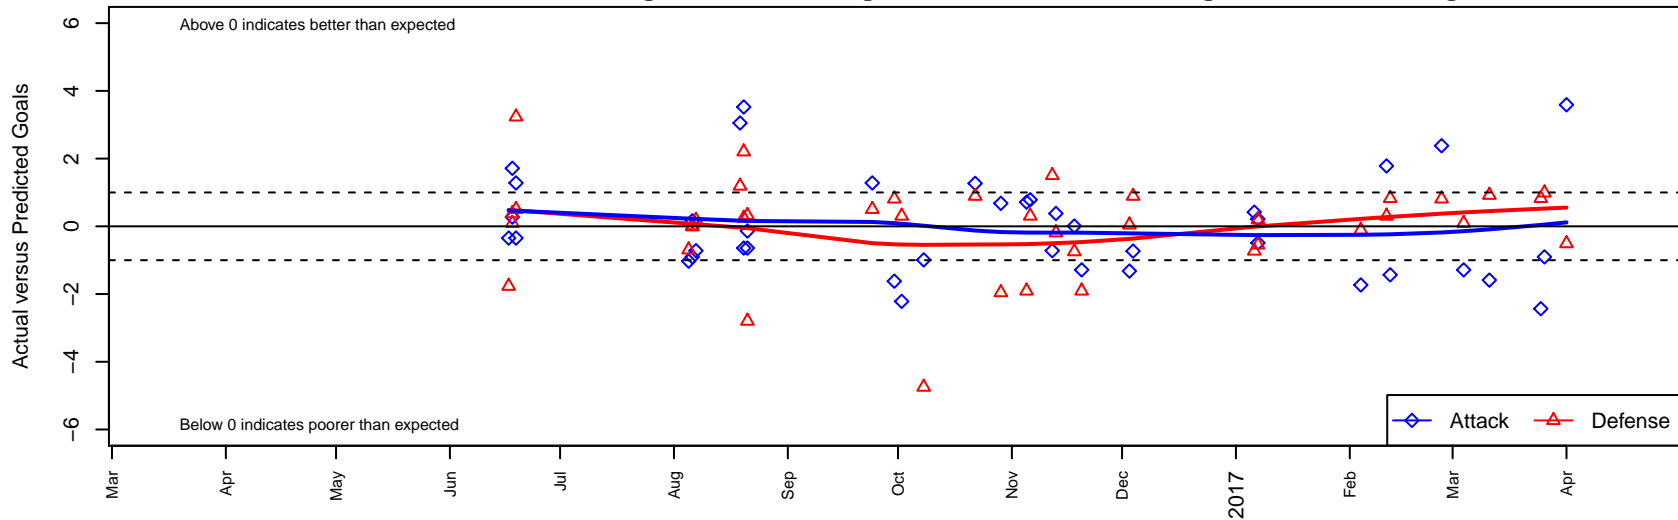

PacNW White G03

Pacific Northwest SC
 Tukwila, WA
 G03 total strength=1177
 attack=3.74 defense=3.64
 fall league = RCL G03 Div 4
 spr league = Win RCL G03 Div 4

alt names used:
 PAC NW G03 White
 PacNW G03 White
 PACNW G03 WHITE (WA)
 PacNW G03 White C
 PacNW G03 White
 PacNW G03 White C
 PacNW G03 White C

PacNW White G03
 Dots are actual minus expected GF (blue circles) and GA (red triangles).
 Blue line is smoothed change in attack strength. Red is smoothed change in defense strength.

**attack and defense variance (black dot)
relative to other teams
and top 10 in region**